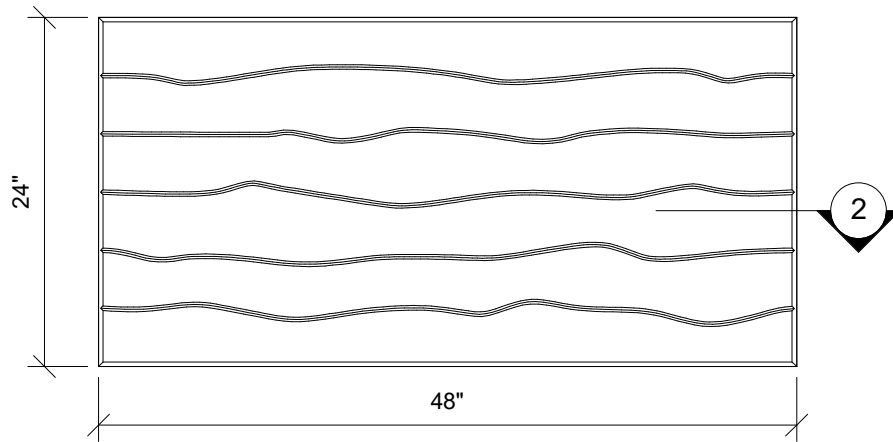

1 SIDE VIEW
1" = 1' 0"

2 EDGE DETAIL
3" = 1' 0"

3 PLAN VIEW
1" = 1' 0"

4 END VIEW
1" = 1' 0"

123 Columbia Court N. Chaska, MN 55318
www.acousticalsurfaces.com
1-800-854-2948

PRODUCT LINE: 1" Enviroacoustic Design Panels - 2ft x 4ft - Beveled Edge - Drizzle