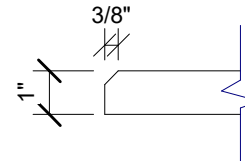

1 SIDE VIEW
1" = 1' 0"

2 EDGE DETAIL
3" = 1' 0"

3 PLAN VIEW
1" = 1' 0"

4 END VIEW
1" = 1' 0"

123 Columbia Court N. Chaska, MN 55318
www.acousticalsurfaces.com
1-800-854-2948

PRODUCT LINE: 1" Enviroacoustic Design Panels - 2ft x 4ft - Beveled Edge - Drizzle